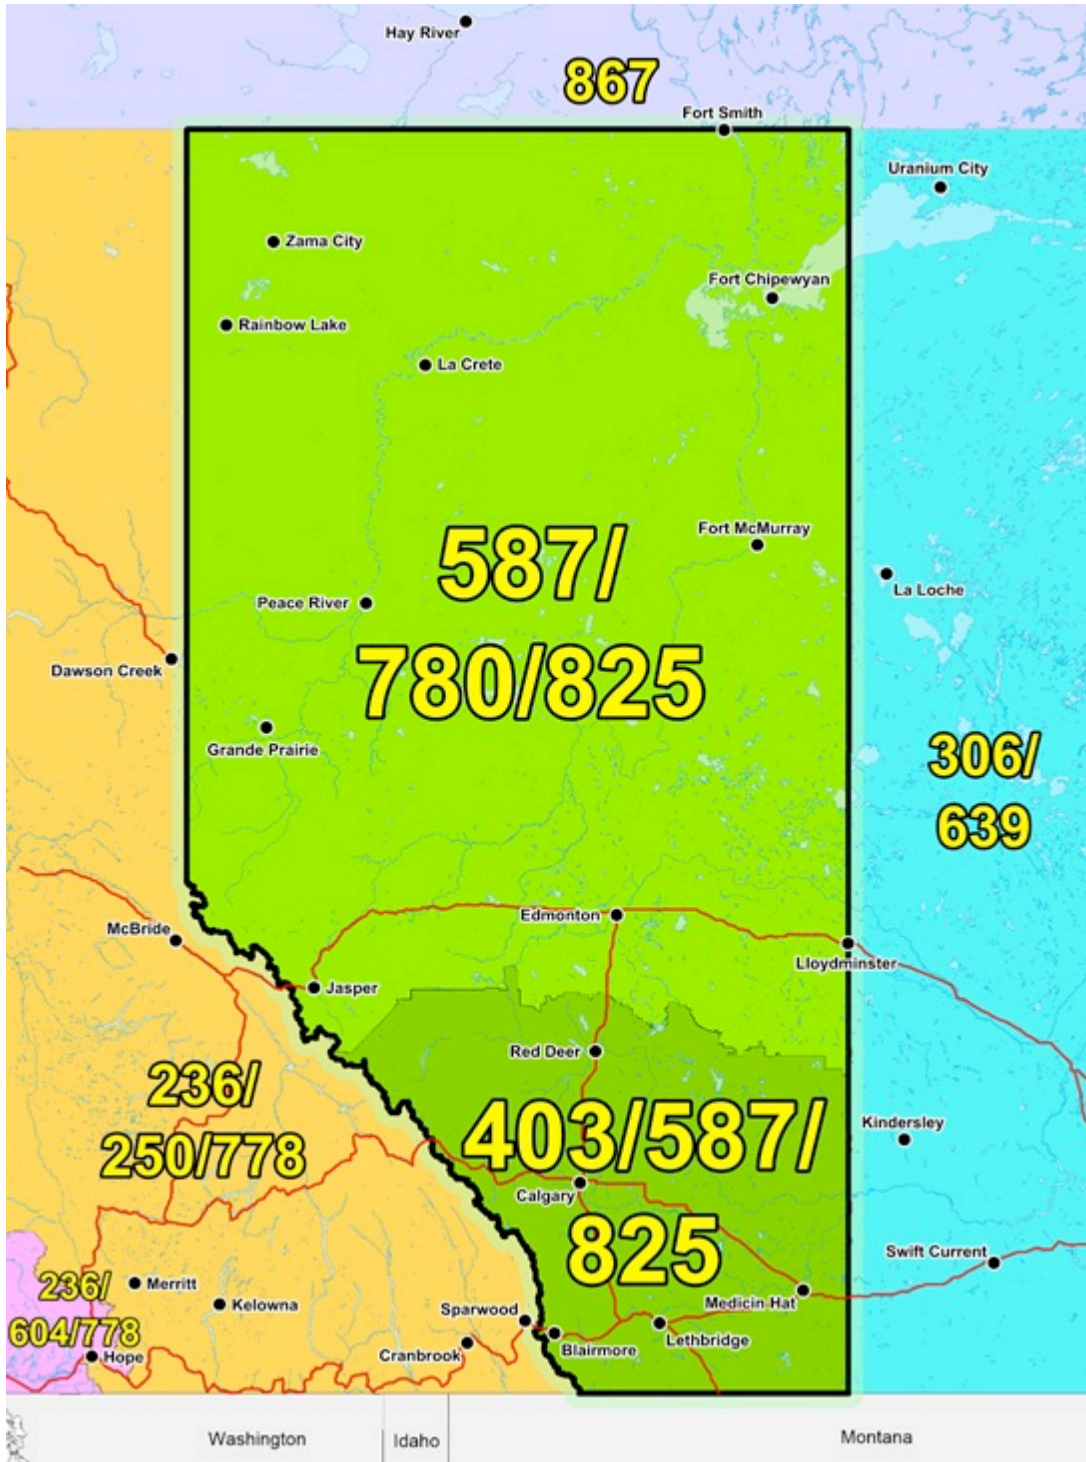

Map of the 403/587/780/825 area

(After relief the NPA 403/587/780/825 complex will become the NPA 368/403/587/780/825 complex)