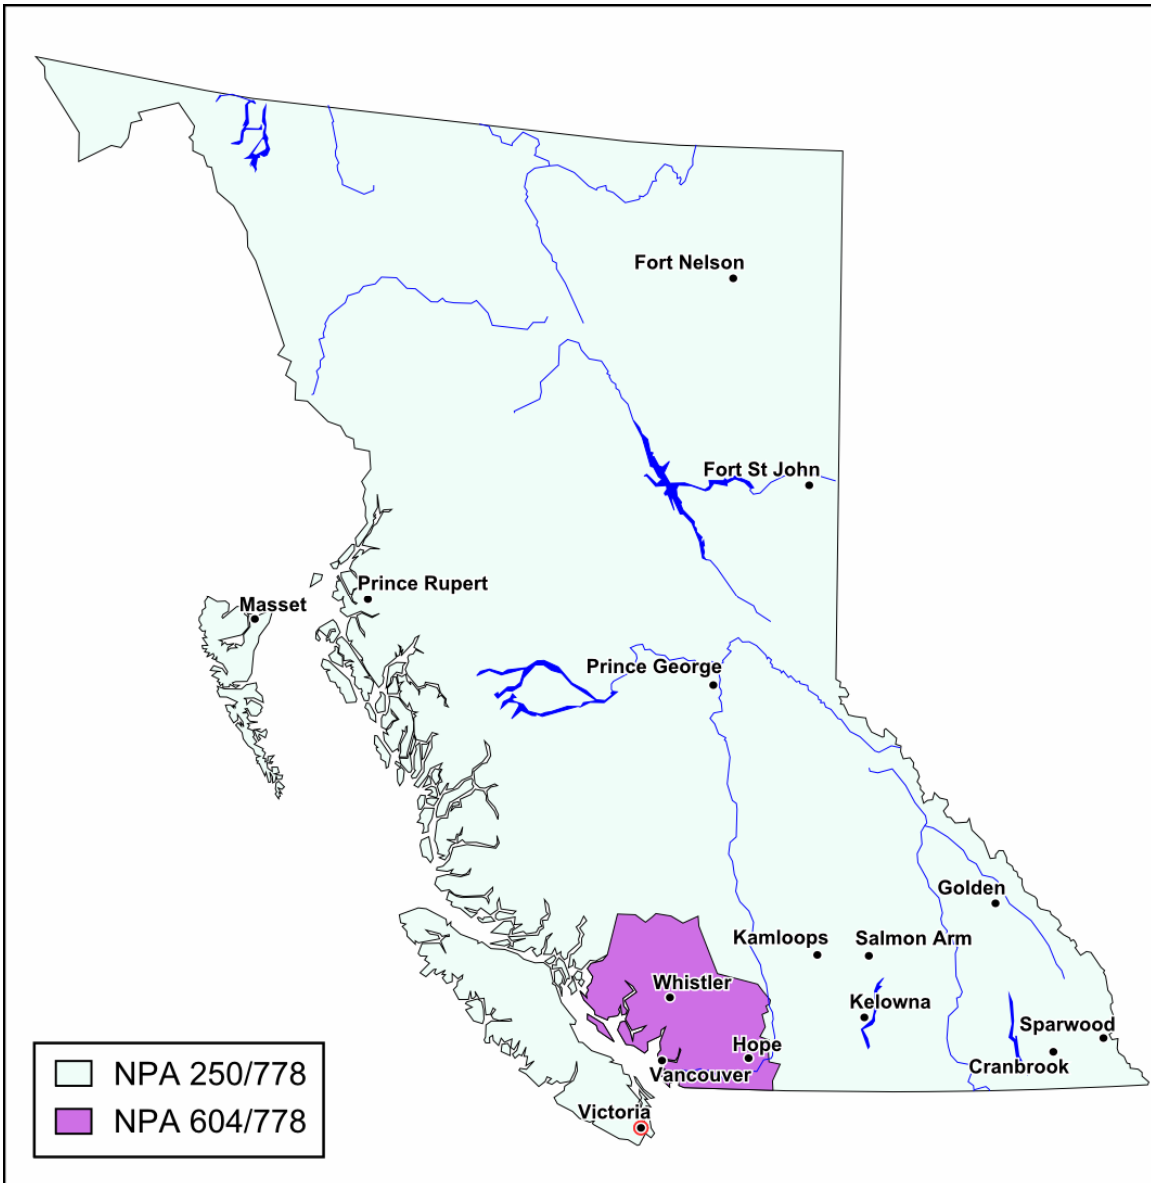

Map of British Columbia After NPA 250 Relief