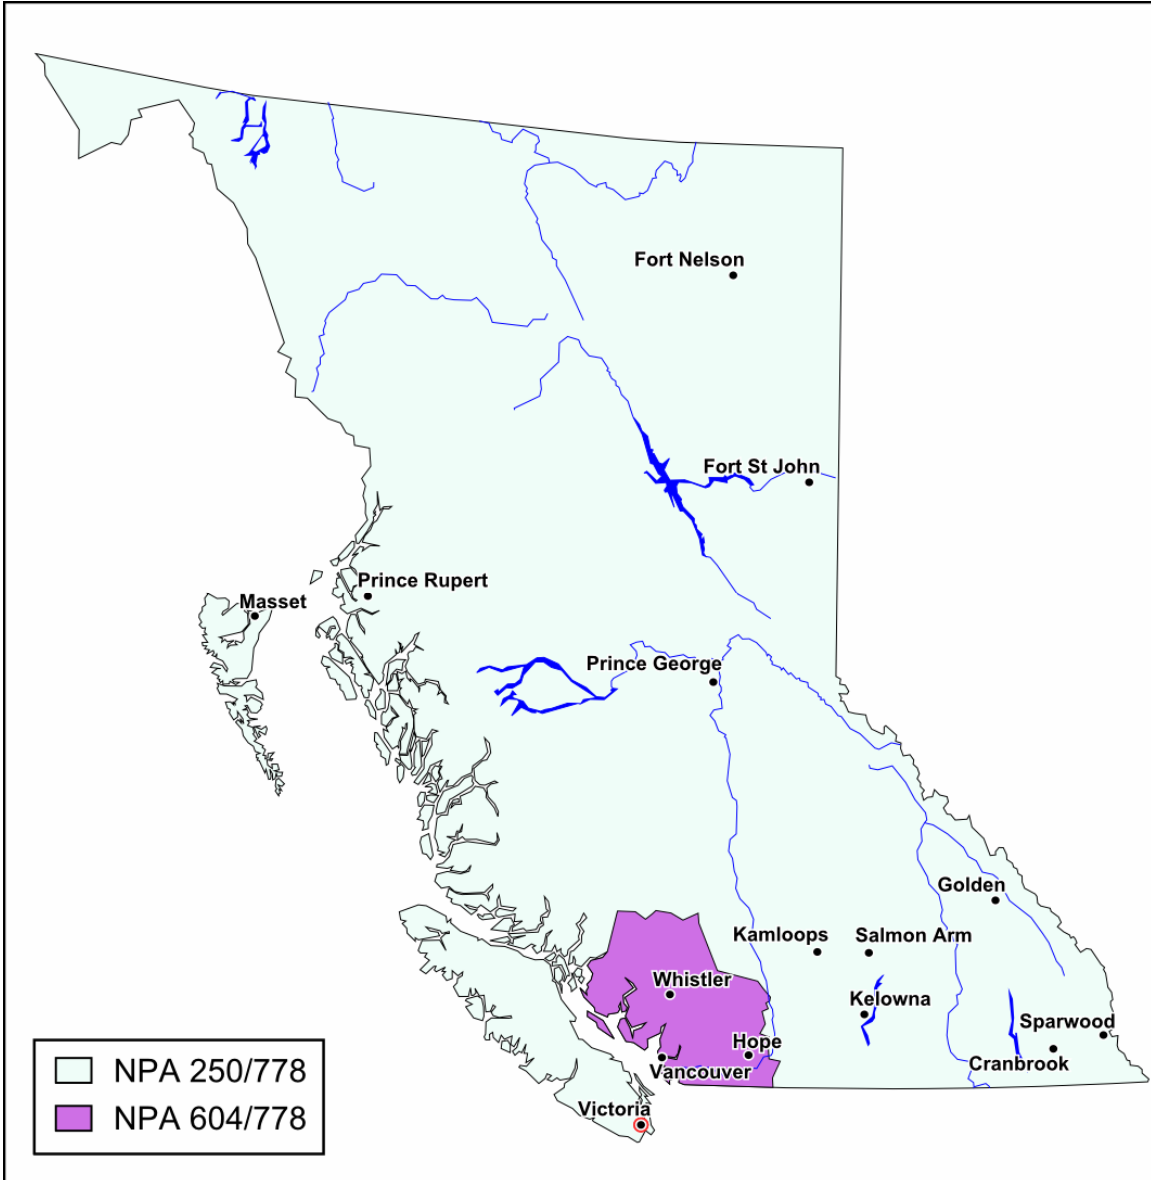

Map of British Columbia After NPA 250 Relief