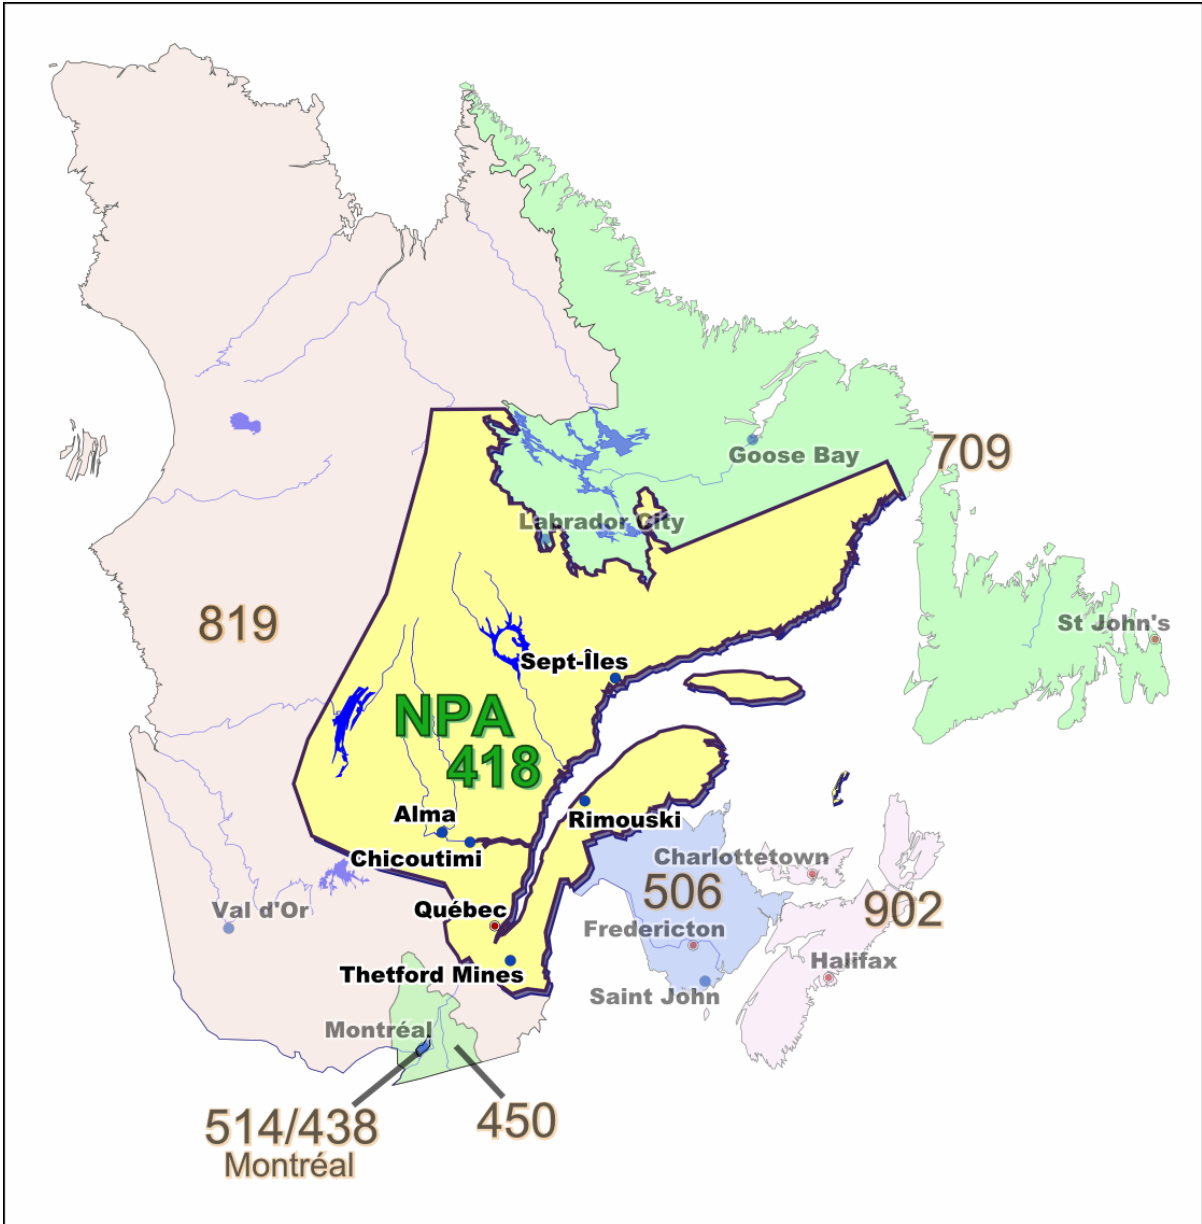

Map of NPA 418