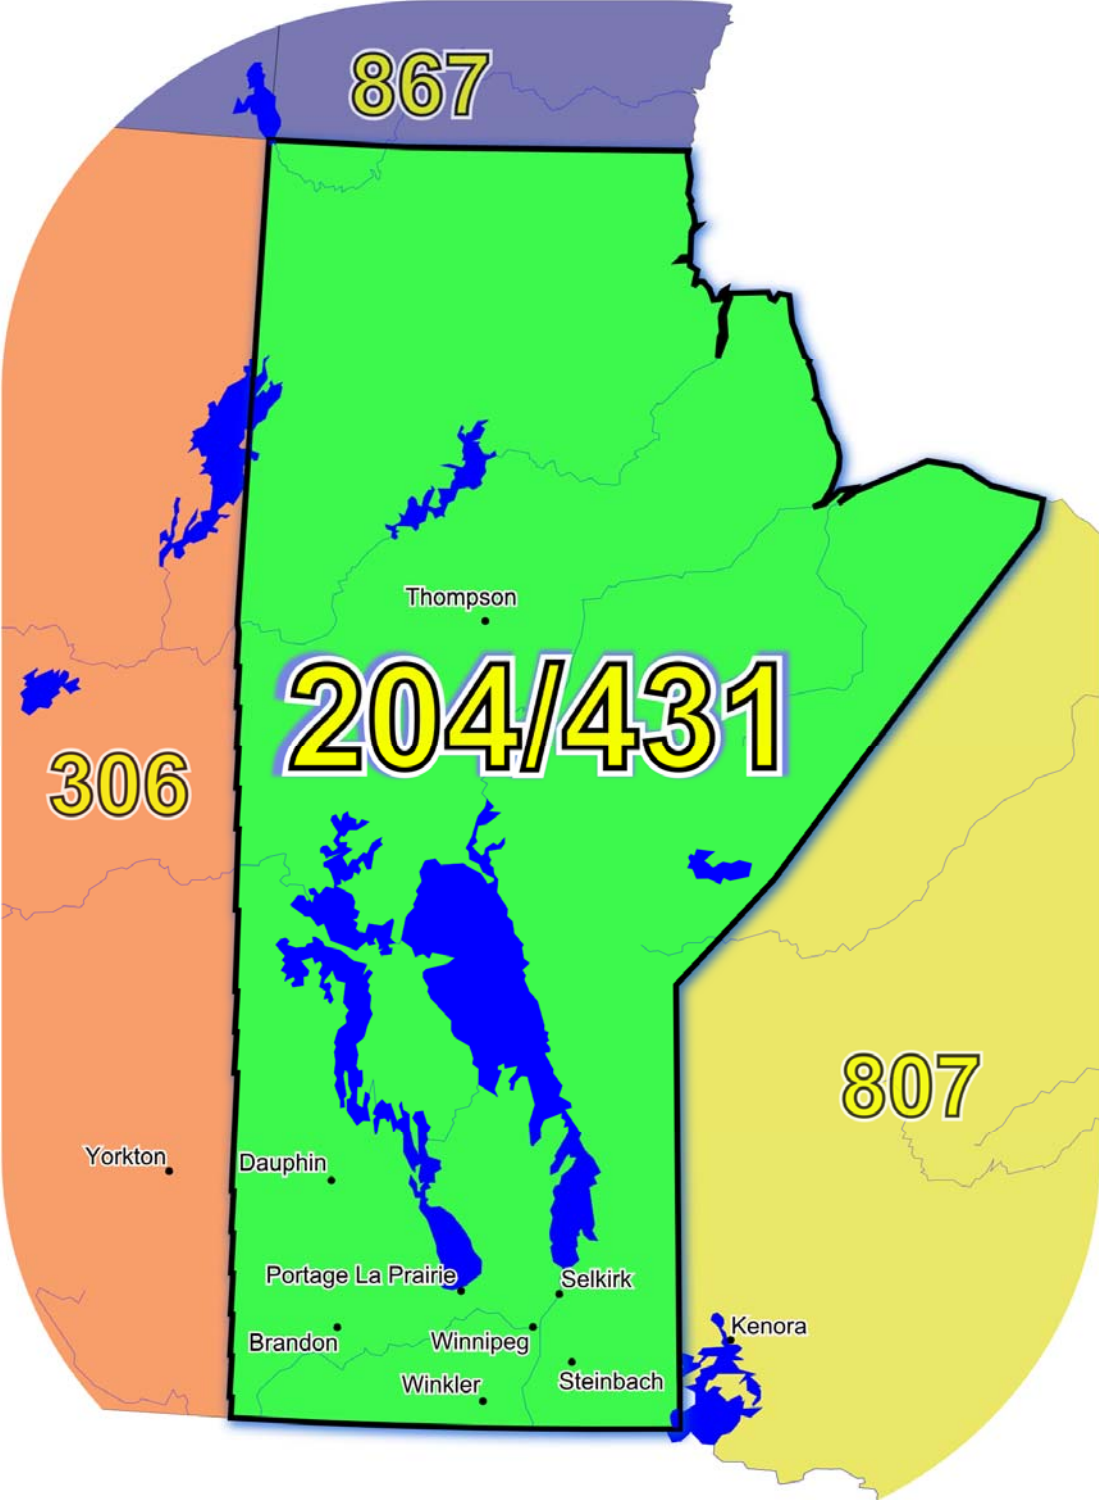

Map of the NPA 204/431 Area
(After relief the NPA 204 area will be the NPA 204/431 area)