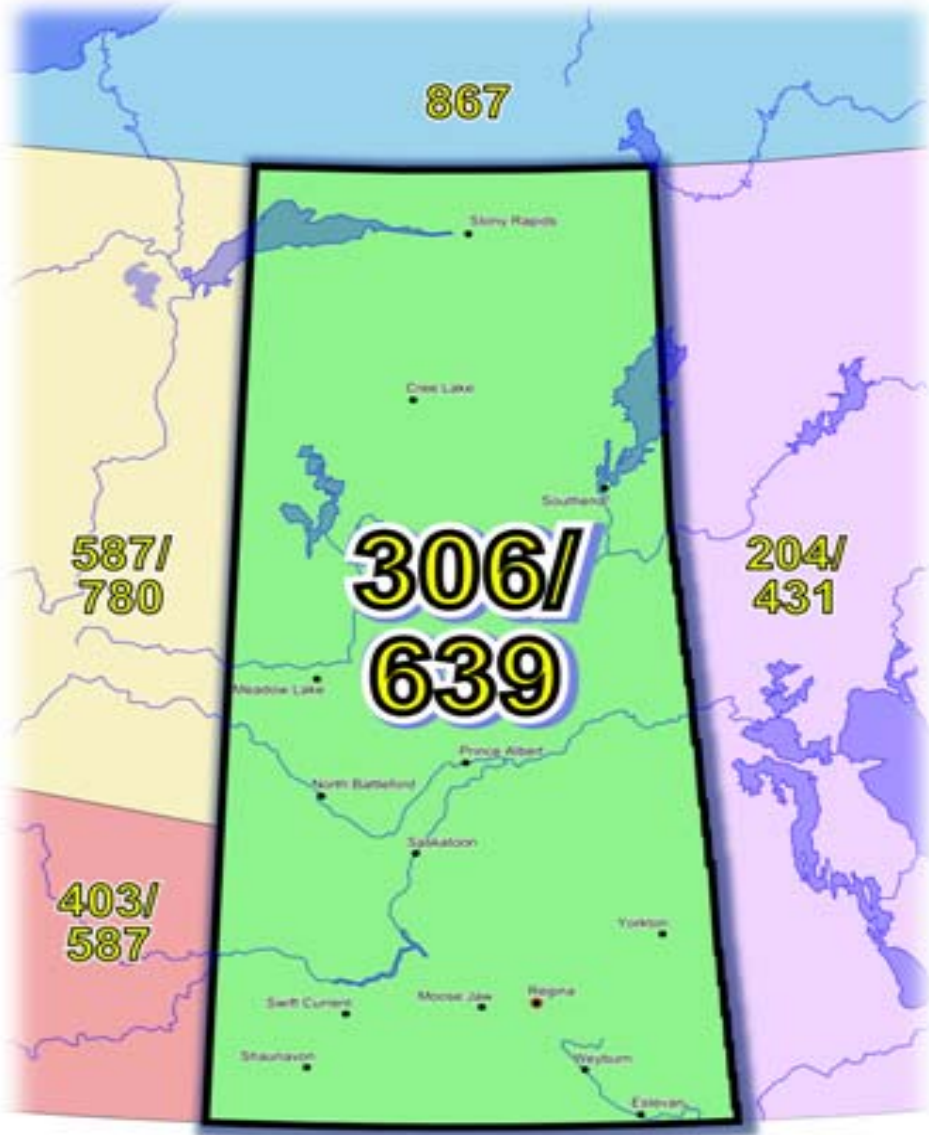

Map of the NPA 306 area
(After relief the NPA 306 area will be the NPA 306/639 area)