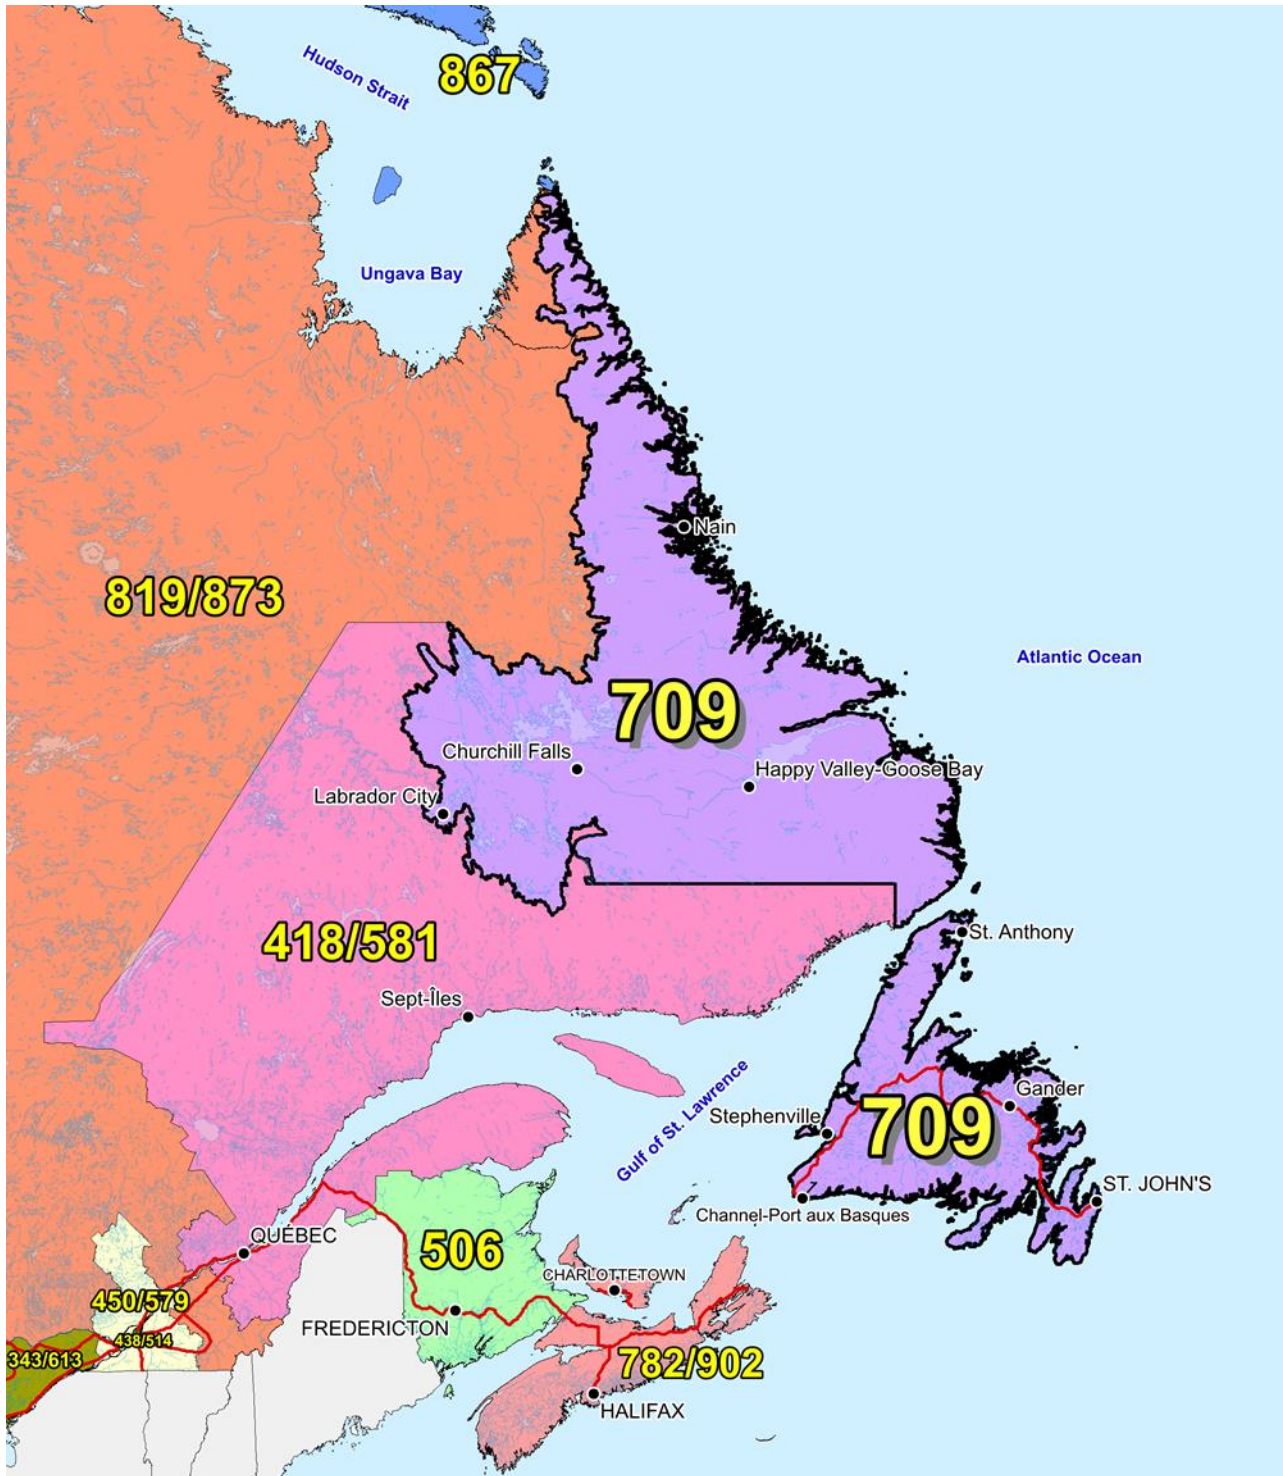

Map of the NPA 709 area
(After relief the NPA 709 area will be the NPA 709/879 area)