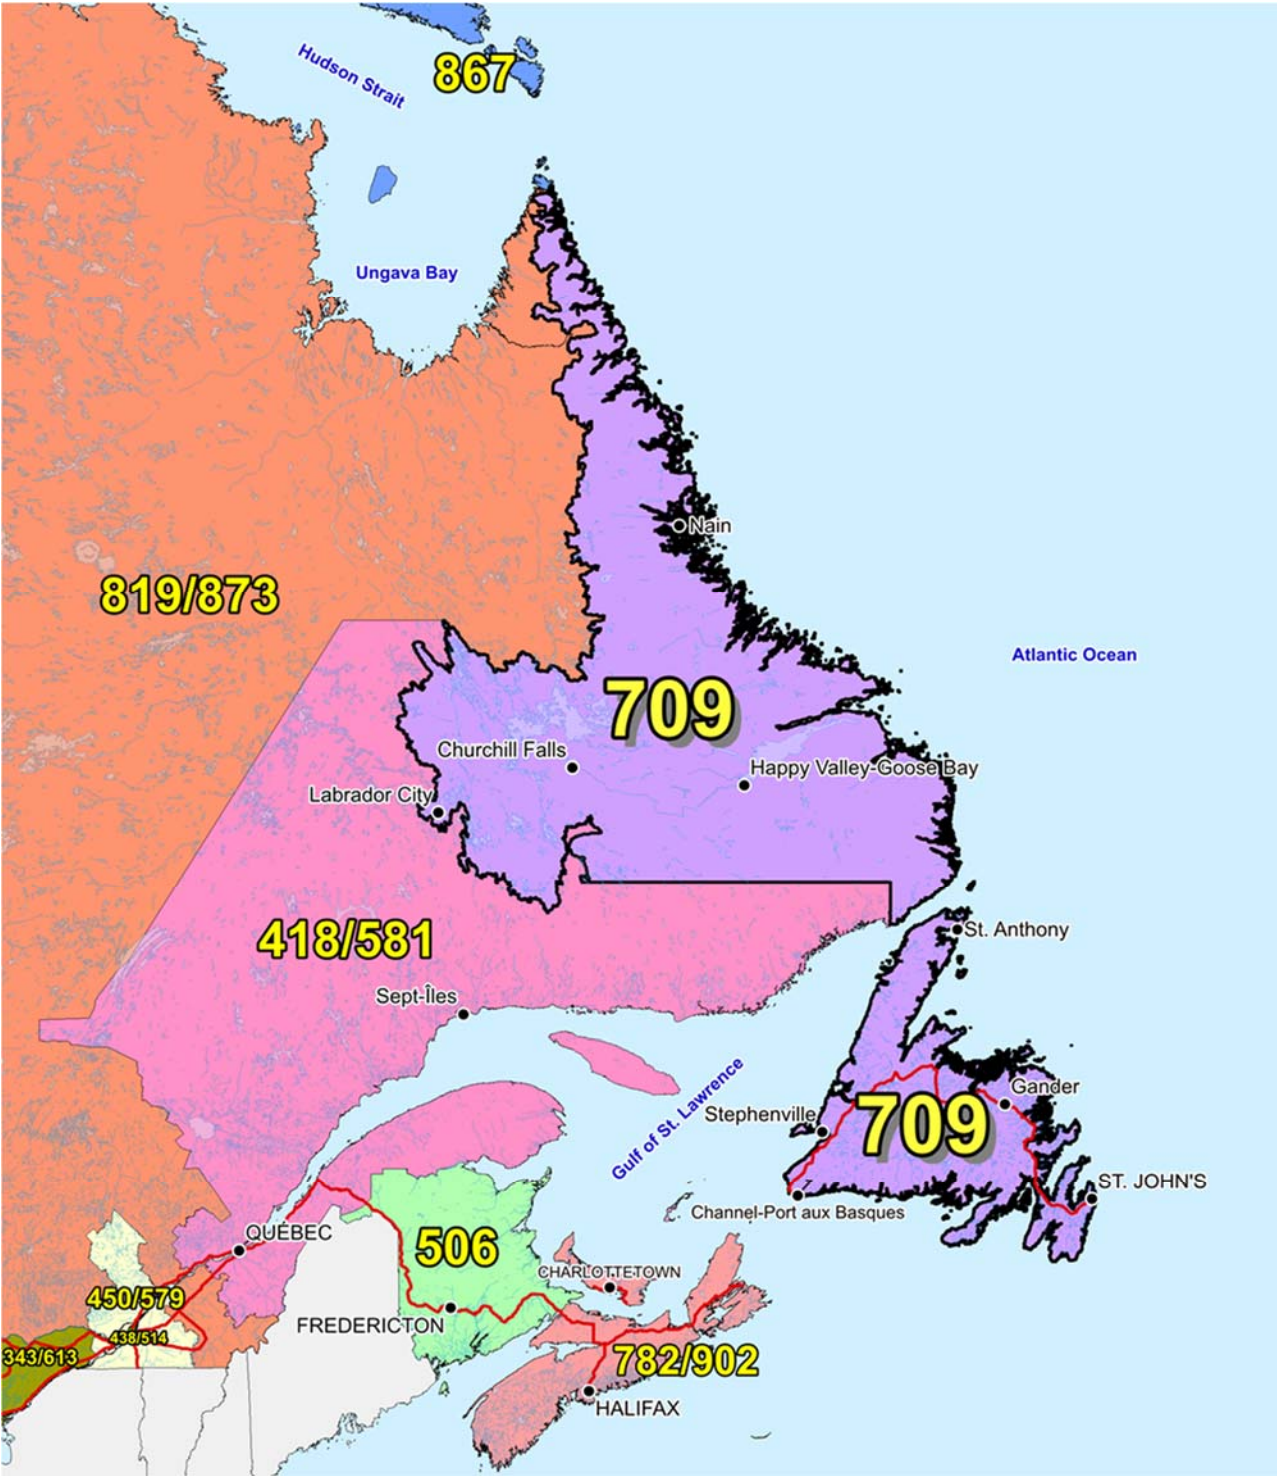

Map of the NPA 709 area
(After relief the NPA 709 area will be the NPA 709/879 area)