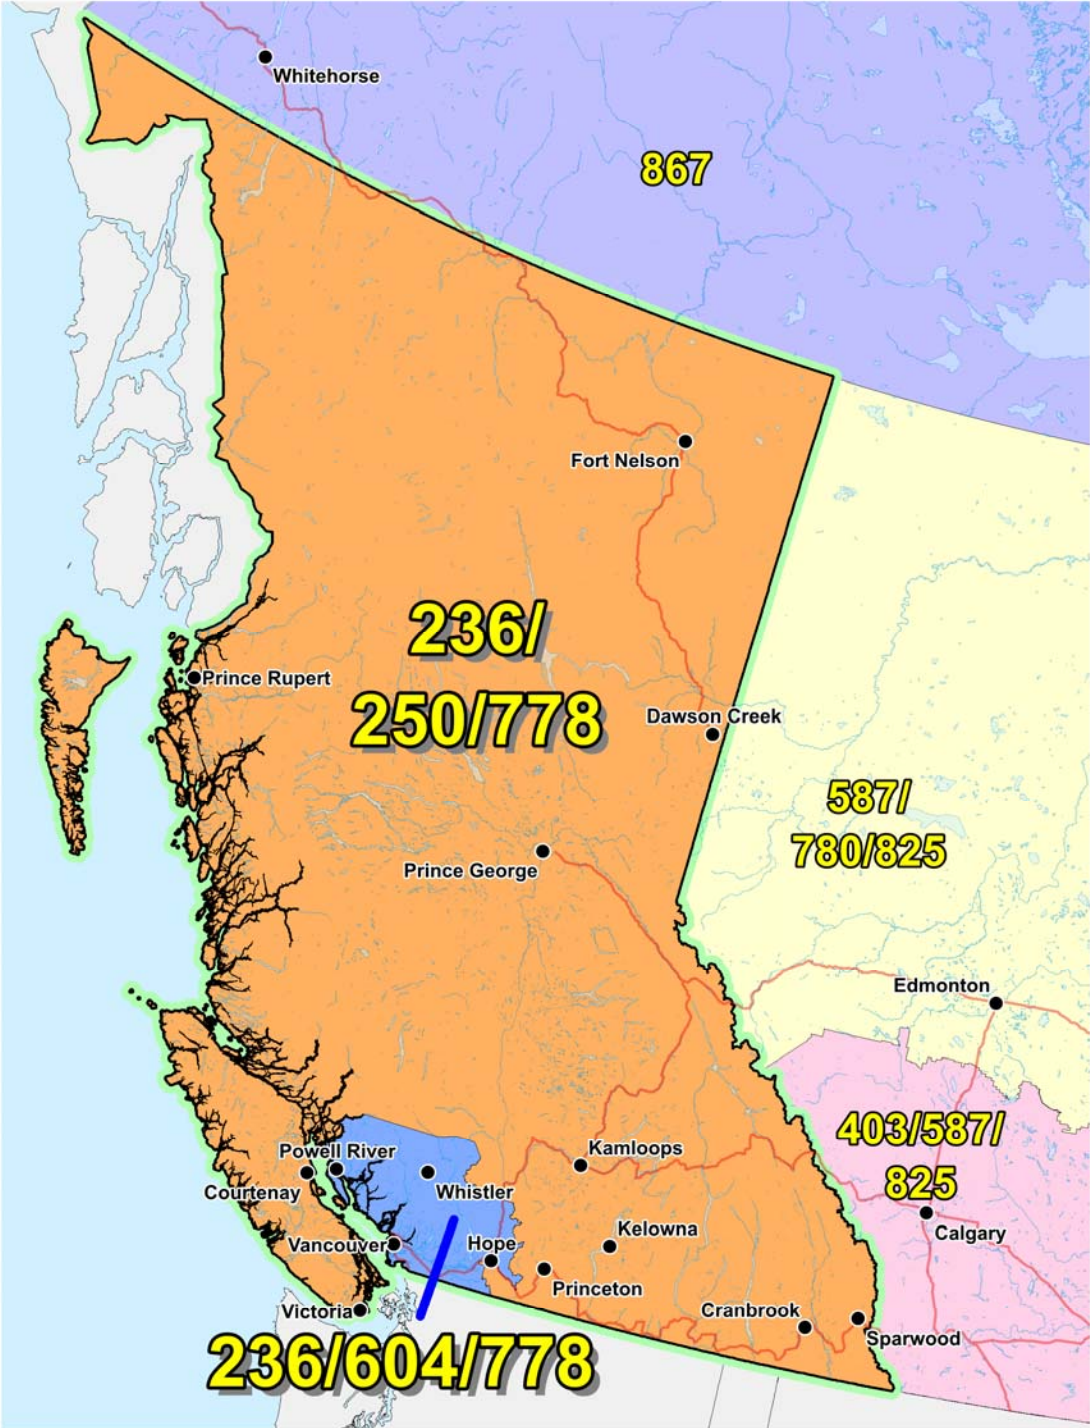

Map of the NPA 236/250/604/778 area
(After relief the NPA 236/250/604/778 complex will become the
NPA 236/250/604/672/778 complex)