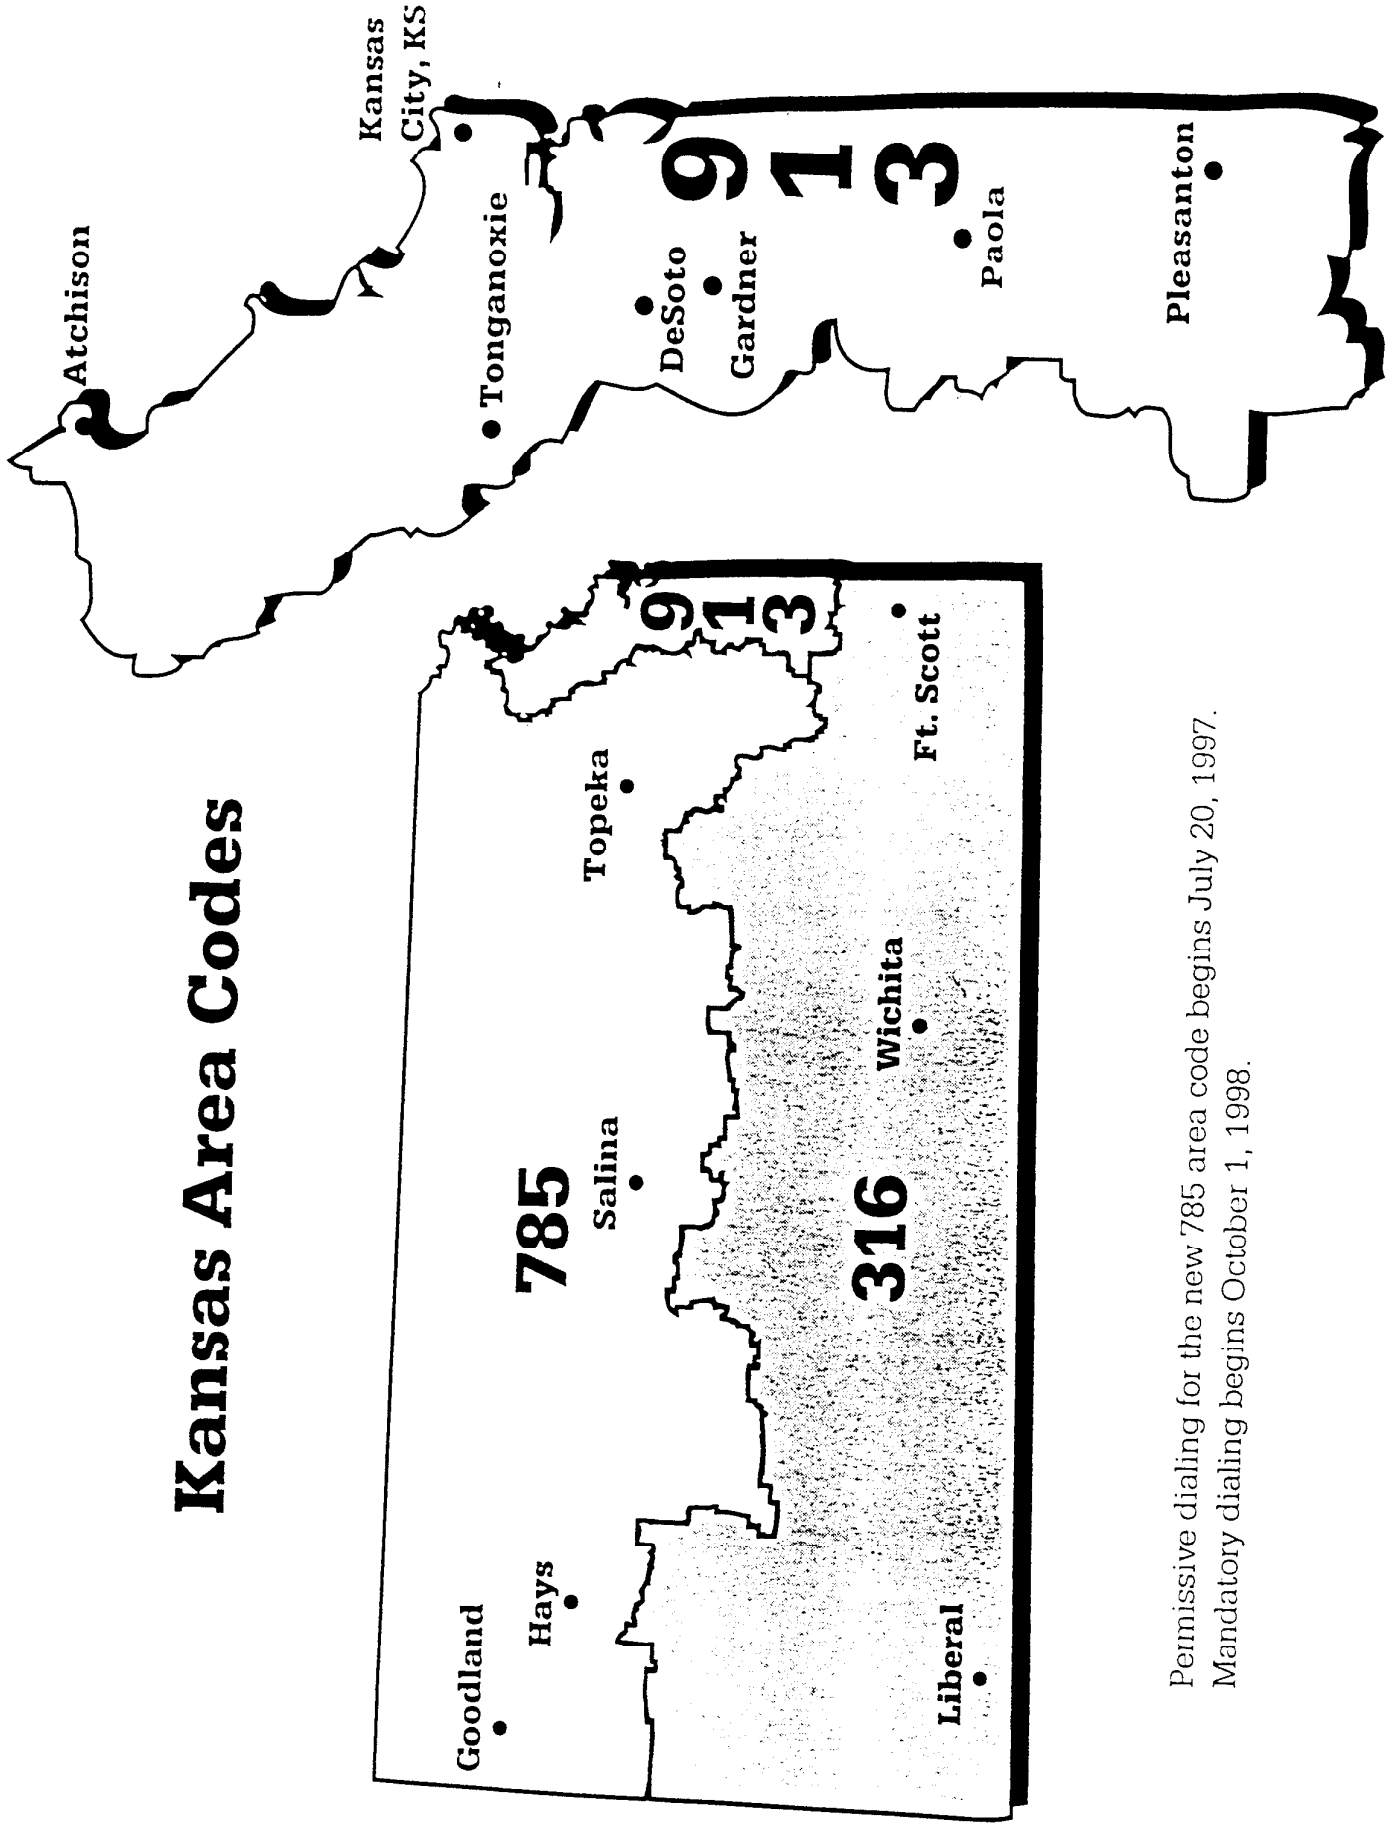

Kansas Area Codes

Permissive dialing for the new 785 area code begins July 20, 1997.
Mandatory dialing begins October 1, 1998.

CODES BEING RETAINED IN 913 NPA

NUMERICAL						
LIST REVISED: 04-02-97						
NXX	SWITCH/ENTITY	RATE CENTER	COCUS	NOTES:	913	LATA
226	LENXKSGO1MD	MELROSE	8		1	524
236	KSCYKSJOCG0	KANSASCITY	11		1	524
248	KSCYKSSHDS0	MELROSE	11		1	524
250	LVWOKSLNRS0	LEAVENWTH	11		1	524
259	PAOLKSPERS0	PAOLA	11		1	524
261	KSCYKSJOCG0	KANSASCITY	11		1	524
262	KSCYKSJOCG0	KANSASCITY	11		1	524
268	KSCYKSSHDS0	MELROSE	11		1	524
269	LENXKSGO1MD	KANSASCITY	8		1	524
279	KSCYKS10CG0	KANSASCITY	11		1	524
281	KSCYKS10CG0	KANSASCITY	11		1	524
285	PAOLKSPERS0	PAOLA	4		1	524
287	KSCYKSPADS0	KANSASCITY	11		1	524
288	KSCYKSPADS0	KANSASCITY	11		1	524
294	PAOLKSPERS0	PAOLA	11		1	524
299	KSCYKSPADS0	BETHEL	11		1	524
310	KSCYKSLEDS0	MELROSE	11		1	524
321	KSCYKS10CG0	KANSASCITY	11		1	524
323	KSCYKSCBDS0	MELROSE	11		1	524
324	KSCYKSOLDS0	OLATHE	11		1	524
327	KSCYKSCBDS0	MELROSE	11		1	524
328	KSCYKSPADS0	KANSASCITY	11		1	524
334	KSCYKSPADS0	BETHEL	11		1	524
338	KSCYKSCBDS0	MELROSE	11		1	524
339	KSCYKSCBDS0	MELROSE	11		1	524
341	KSCYKSNACG0	MELROSE	11		1	524
342	KSCYKS10CG0	KANSASCITY	11		1	524
344	KSCYKSCBDS0	MELROSE	11		1	524
345	KSCYKSCBDS0	MELROSE	11		1	524
351	LVWOKSLNRS0	LEAVENWTH	11		1	524
352	PLTNKXSADS0	PLEASANTON	11		1	524
360	ATSNKSSFRS1	ATCHISON	11		1	524
362	KSCYKSJOCG0	KANSASCITY	11		1	524
365	STJSMODNDS0	ELWOOD	11		1	524
367	ATSNKSSFRS1	ATCHISON	11		1	524
369	TNGNKS06RS0	TONGANOXIE	11		1	524
370	ATSNKSSFRS1	ATCHISON	4		1	524
371	KSCYKS10CG0	KANSASCITY	11		1	524
375	KSCYKSSHDS0	KANSASCITY	11		1	524
377	DRXLMOXARS0	WFSTDREXEL	11		1	524
381	KSCYKSNACG0	MELROSE	11		1	524
383	KSCYKSNACG0	MELROSE	11		1	524
384	KSCYKSJOCG0	KANSASCITY	11		1	524
385	KSCYKSNACG0	MELROSE	11		1	524
393	KSCYKSOLDS0	OLATHE	11		1	524