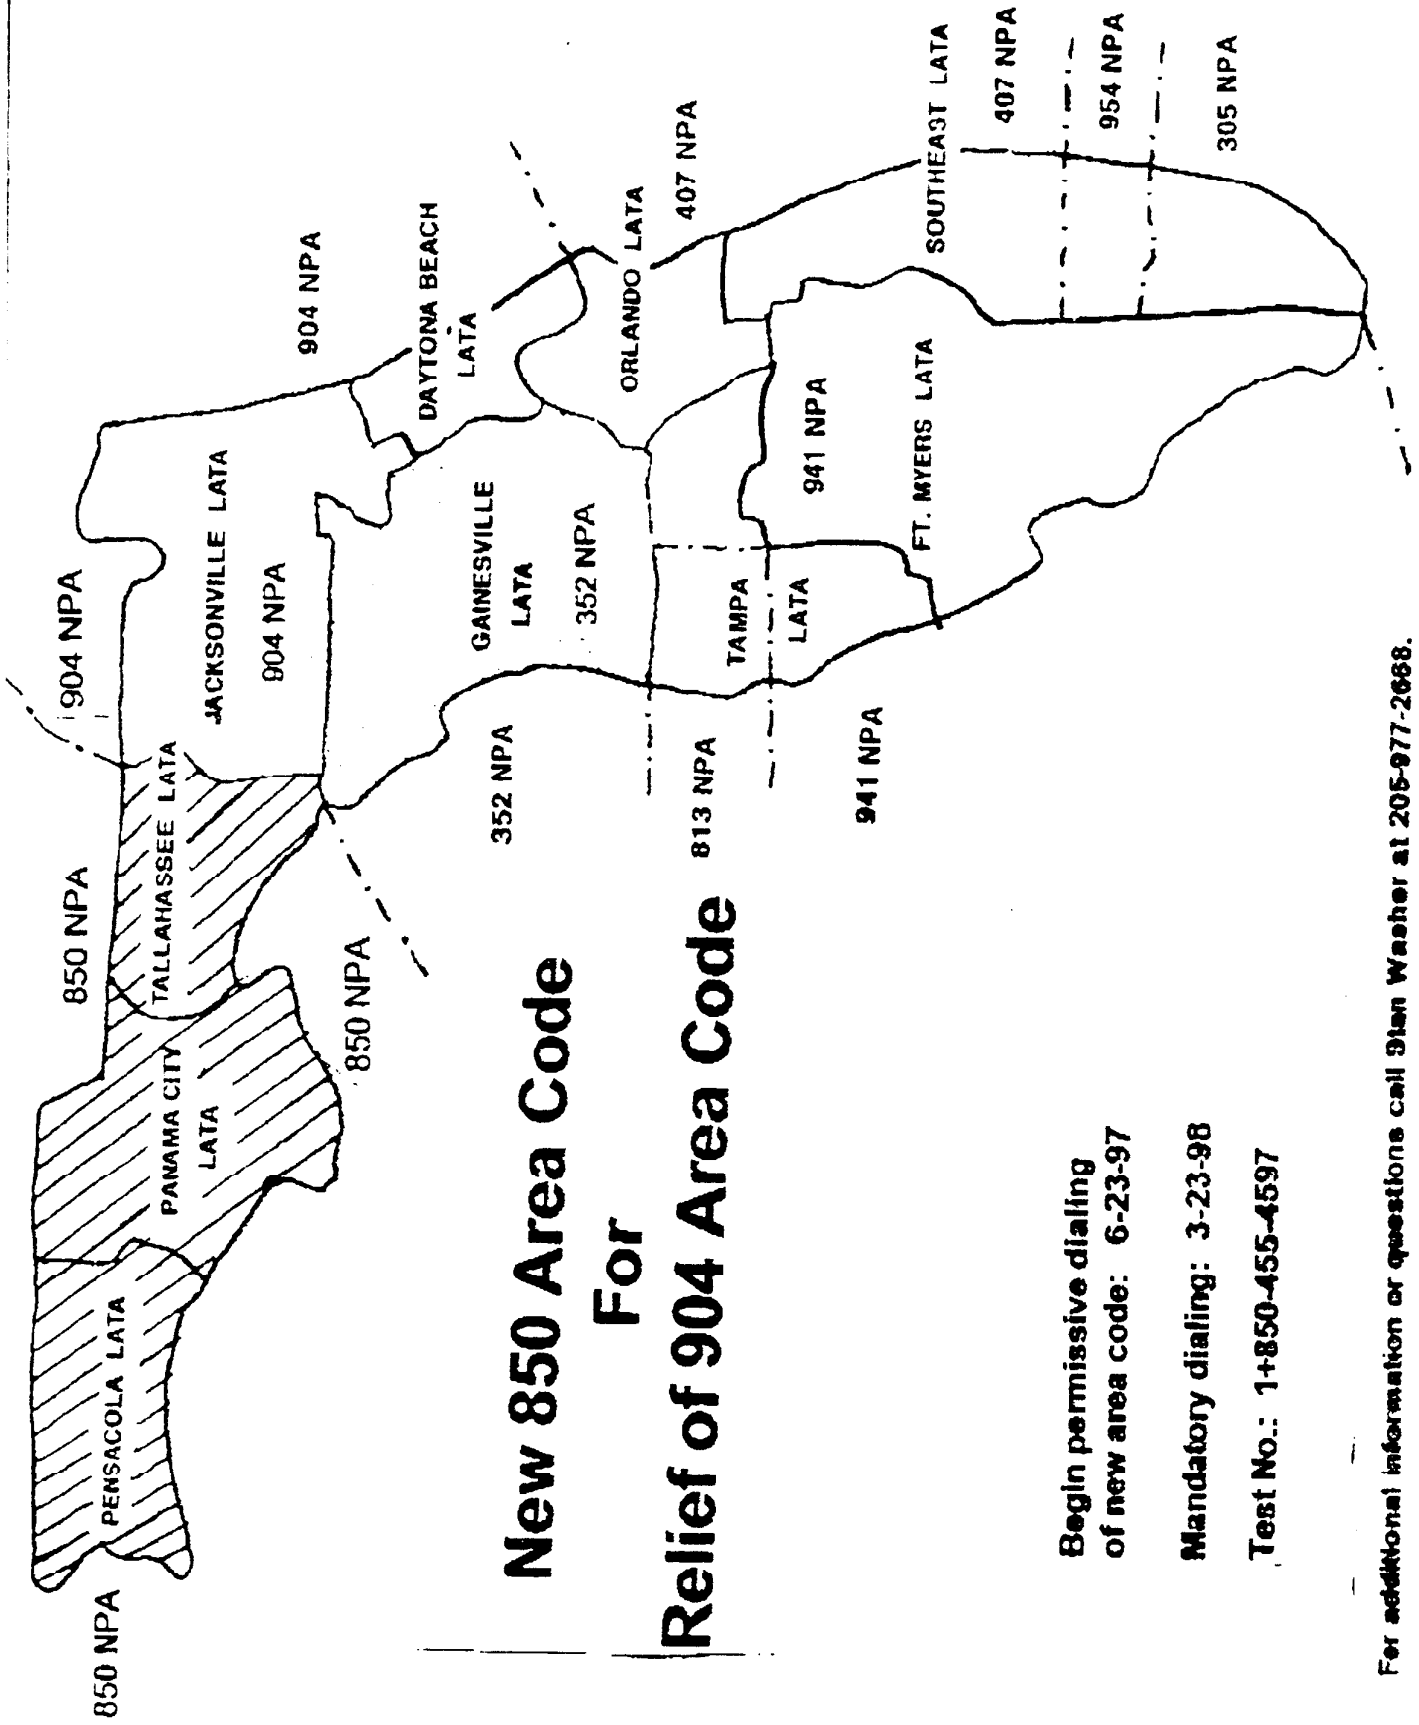

J. N. Deak
North American Numbering Plan Administration

New 850 Area Code For Relief of 904 Area Code

Begin permissive dialing
of new area code: 6-23-97

Mandatory dialing: 3-23-98

Test No.: 1+850-455-4597

For additional information or questions call Stan Washer at 205-977-2688.

RSW 5-9-97